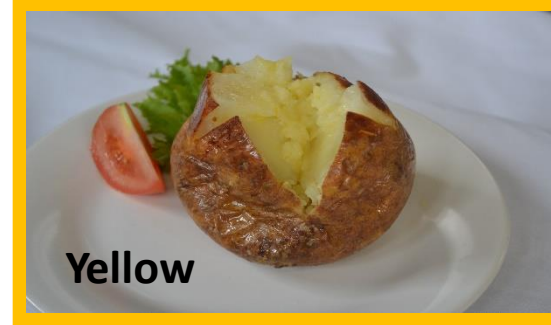

Primary School

Battered Fish

**Filled Jacket Potato
Choice of Cheese
Baked Beans
or Tuna**

Cheese Tortilla Wedge

Sandwich Selection

photographs are for illustrative purposes only and menu items may vary or change and are subject to availability

Primary School

**Macaroni
Cheese**

**Filled Jacket Potato
Choice of Cheese
Baked Beans
or Tuna**

**Fishless
Fingers**

**Sandwich
Selection**

photographs are for illustrative purposes only and menu items may vary or change and are subject to availability

Primary School

Red

**Meatballs in
Gravy**

Yellow

**Filled Jacket Potato
Choice of Cheese
Baked Beans
or Tuna**

Green

**Vege Burger
in a Bun**

Blue