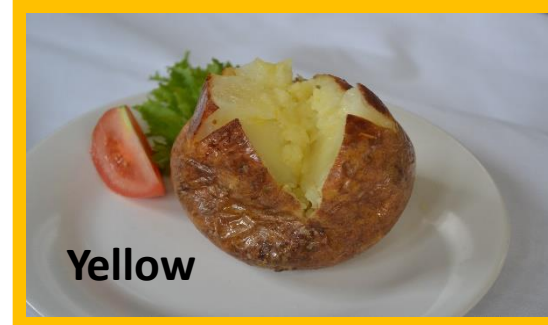

**Sandwich
Selection**

photographs are for illustrative purposes only and menu items may vary or change and are subject to availability

Primary School Lunch Menu

Week 3 Wednesday

Primary School

Red

**Chicken
Jalfrezi**

Yellow

**Filled Jacket Potato
Choice of Cheese
Baked Beans
or Tuna**

Green

**Pizza
Margherita**

Blue

**Sandwich
Selection**

photographs are for illustrative purposes only and menu items may vary or change and are subject to availability

Primary School Lunch Menu

Week 3 Thursday

Primary School

**Minced
Beef Pie**

**Filled Jacket Potato
Choice of Cheese
Baked Beans
or Tuna**

**Pasta
Arrabiata**

**Sandwich
Selection**

photographs are for illustrative purposes only and menu items may vary or change and are subject to availability