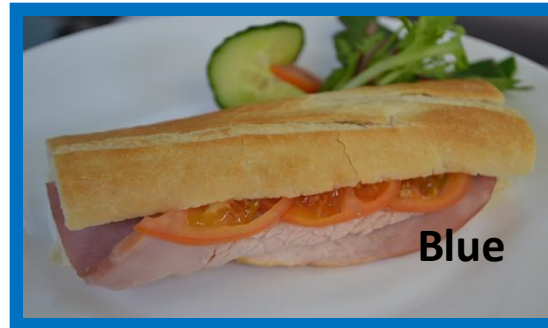

Primary School Lunch Menu

Week 2 Thursday

Primary School

**Chicken
Fillet**

**Filled Jacket Potato
Choice of Cheese
Baked Beans
or Tuna**

**Quorn &
Vegetable
Pie**

**Sandwich
Selection**

photographs are for illustrative purposes only and menu items may vary or change and are subject to availability